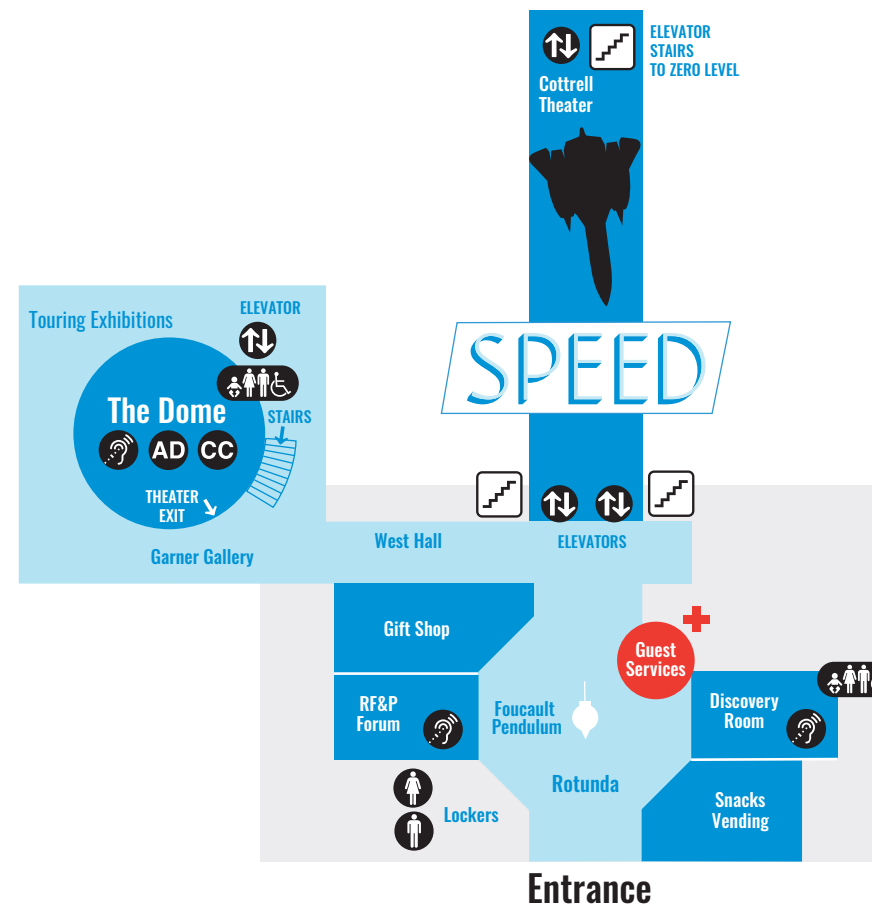

# What can we help you discover?

Level Zero

Level One

Level Two

Level Three

Please note: as we work to resume normal operations, some spaces may follow adjusted schedules. Please see Guest Services for questions. Thank you!

## SO MUCH TO SEE

### The Dome

Watch a giant screen movie or check out a planetarium show on our 76-foot screen. With so many options, the sky – well, technically space – is the limit.