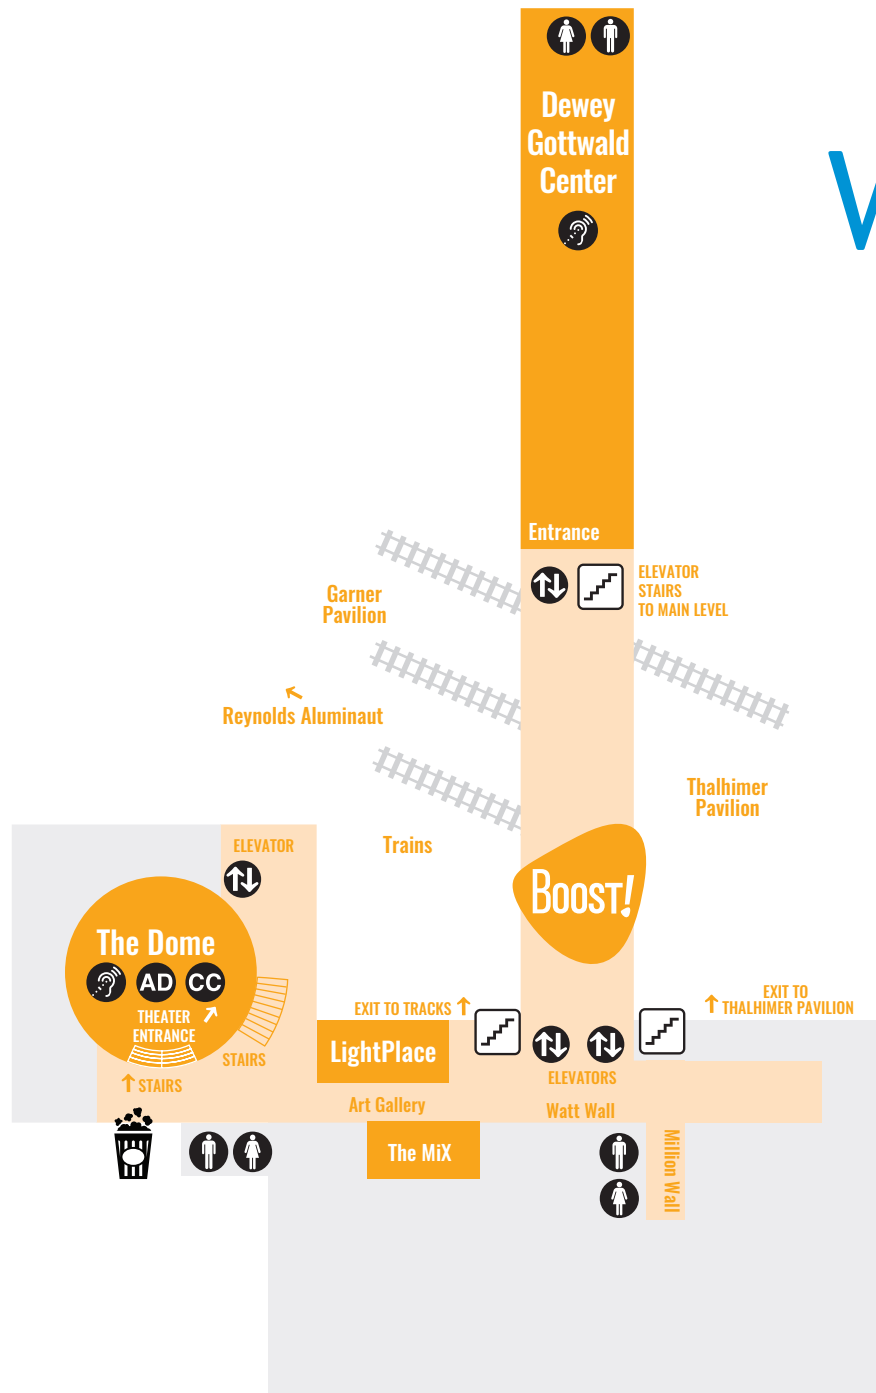

# What can we help you discover?

Level Zero

Level One

Level Two

Level Three

Please note: as we work to resume normal operations, some spaces may follow adjusted schedules. Please see Guest Services for questions. Thank you!

## SO MUCH TO SEE

### The Dome

Watch a giant screen movie or check out a planetarium show on our 76-foot screen. With so many options, the sky – well, technically space – is the limit.

### Need a Snack Break?

Grab something from one of our vending machines on Level 1 or enjoy a snack brought from home. We have tables available inside and outside for a snack break.