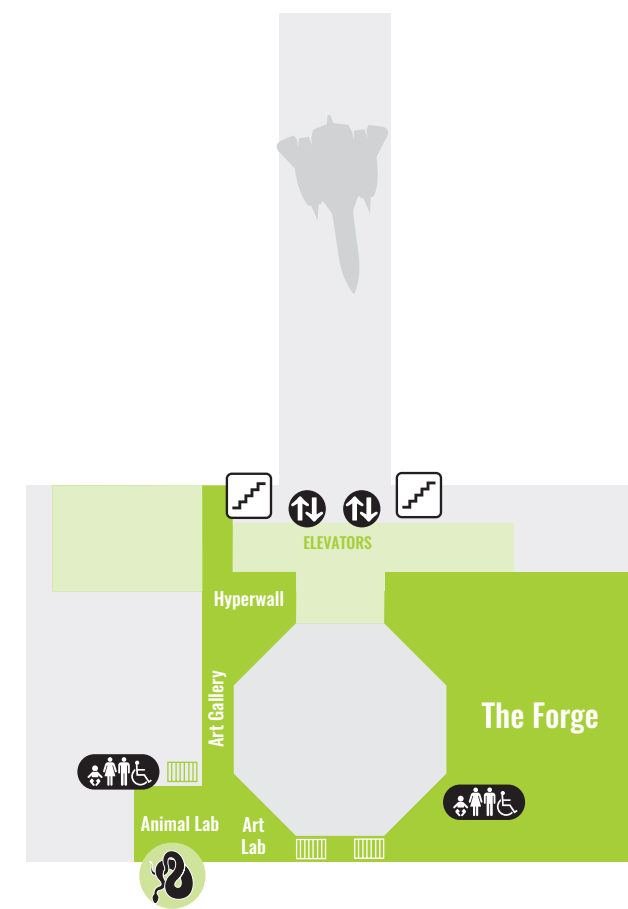

# What can we help you discover?

Level Zero

Level One

Level Two

Level Three

Please note: as we work to resume normal operations, some spaces may follow adjusted schedules. Please see Guest Services for questions. Thank you!

## SO MUCH TO SEE

### The Dome

Watch a giant screen movie or check out a planetarium show on our 76-foot screen. With so many options, the sky – well, technically space – is the limit.